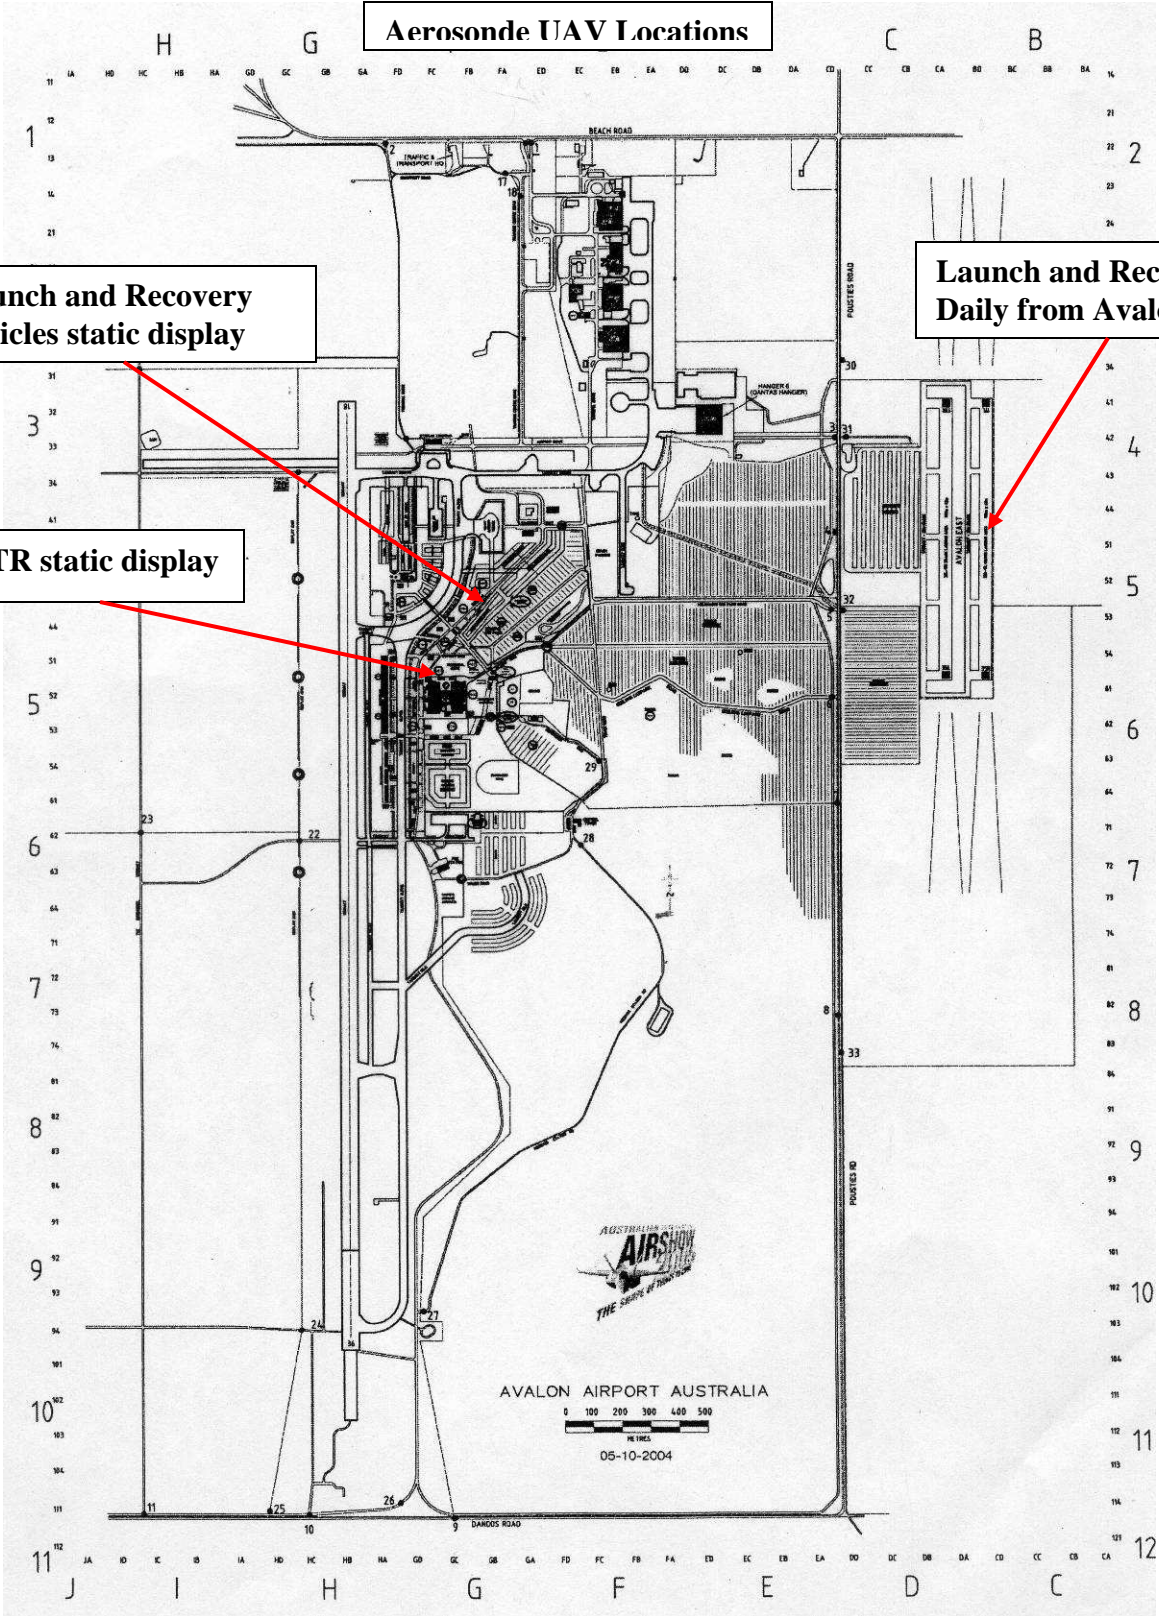

# Aerosonde UAV Locations

Launch and Recovery vehicles static display

Launch and Recovery Daily from Avalon East

DITR static display

AVALON AIRPORT AUSTRALIA

05-10-2004