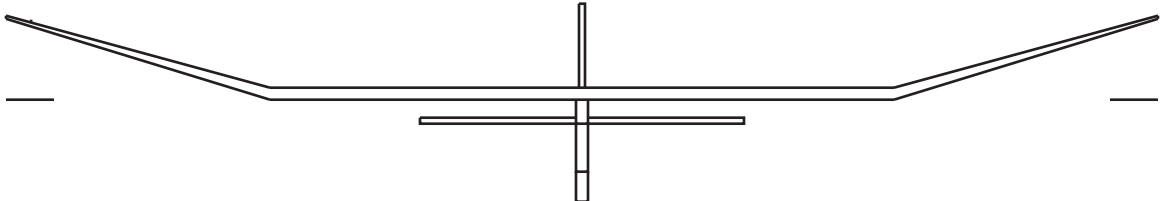

Square Tipper CLG By Billy Stiltner wavex@mounet.com

Wood Sizes
Wing - 1/16"
Rudder - 1/32"
Stab - 1/32"
Fuselage - 1/16" Stiff